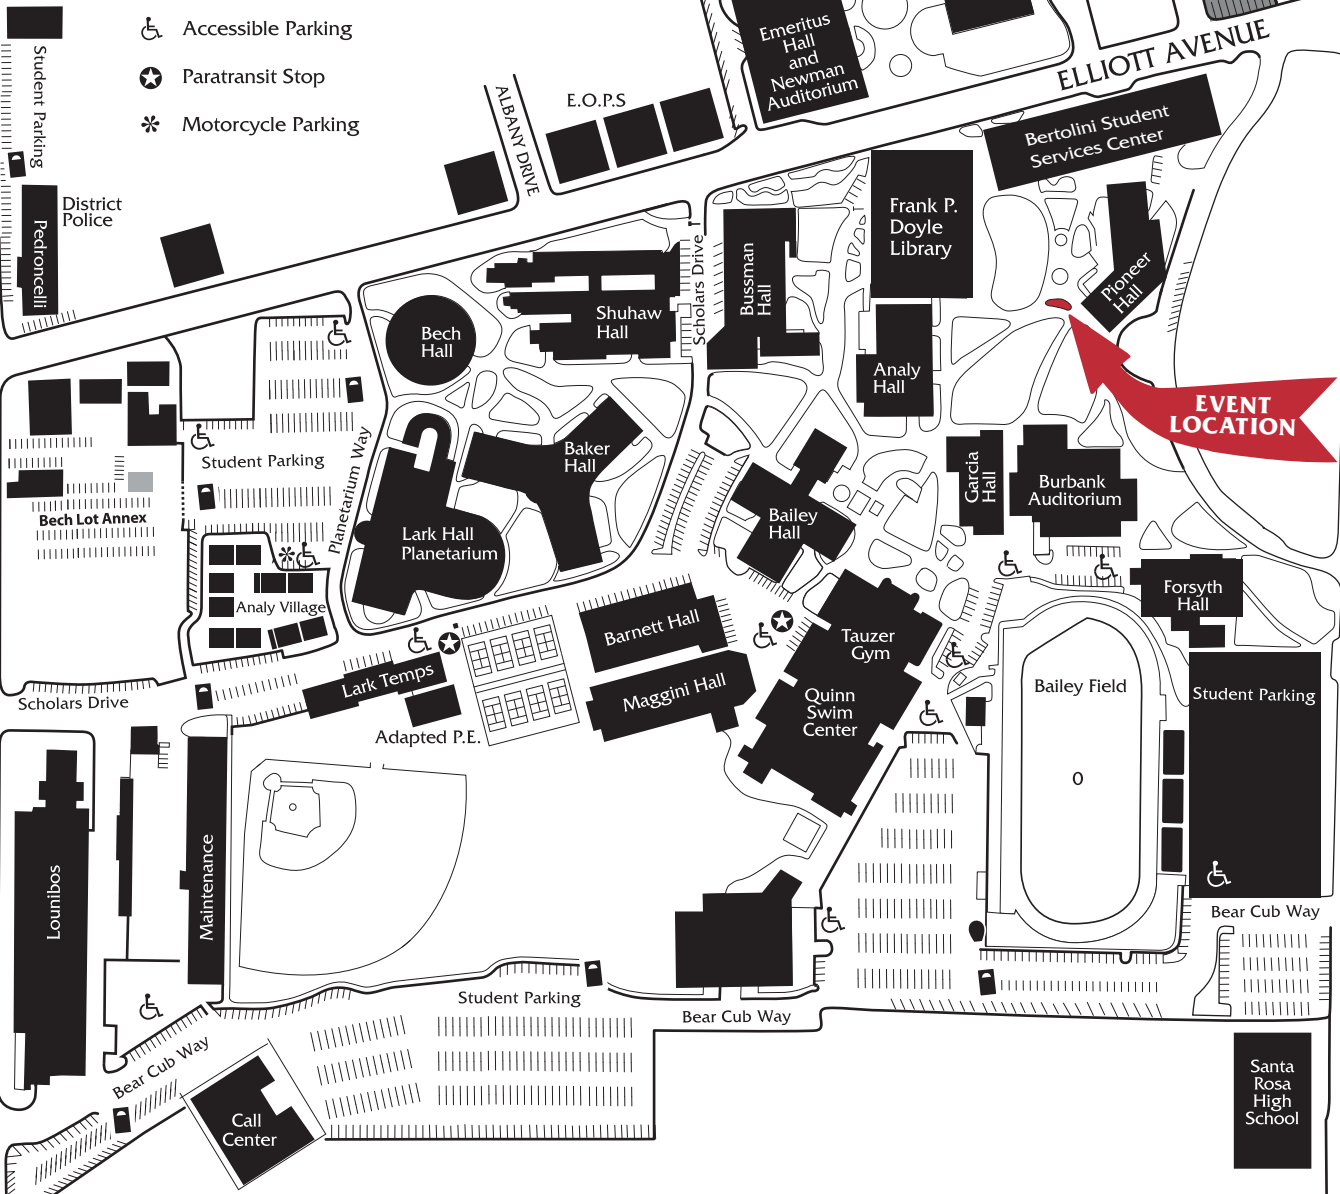

ALBANY DRIVE

E.O.P.S

ELLIOTT AVENUE

MENDOCINO AVENUE

Mendocino Avenue No. Lot

Student Parking

Pacific Avenue

Santa Rosa High School

**EVENT LOCATION**

District Police  
Pedroncelli

Bech Lot Annex  
Student Parking

Analy Village  
Student Parking

Lark Temps  
Adapted P.E.

Loumbos  
Maintenance

Call Center

Student Parking

Bear Cub Way

Bailey Field

Student Parking

Bear Cub Way

Barnett Hall  
Maggini Hall

Tauzer Gym  
Quinn Swim Center

Garcia Hall  
Burbank Auditorium

Forsyth Hall

Bech Hall  
Lark Hall Planetarium

Shuhaw Hall

Bussman Hall

Frank P. Doyle Library

Analy Hall

Bailey Hall

Quinn Swim Center

Quinn Swim Center